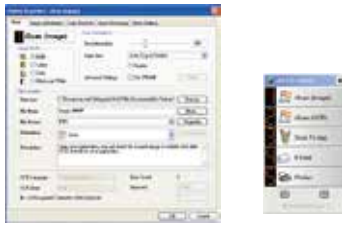

Avision | AV332U Sheetfed Scanner

Avision's Button Manager V2

-Completes your scan with a single step

The Button Manager V2 main screen