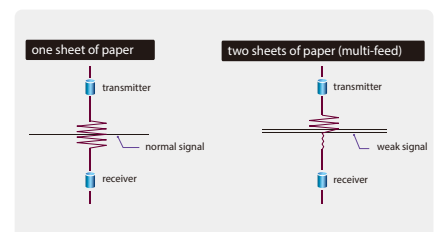

Overview

The AV332U is a 32ppm/ 64ipm, duplex sheetfed scanner that is fast, reliable, and affordable for business where scanning plastic ID cards, business cards, documents or other heavy card stock is necessary. With the straight paper path, the scanner supports paper from 27 to 413 g/m² (7 to 110 lb.) in weight and in 8.5 x 14 in. (legal) in size and allow embossed plastic cards such as credit cards, or driver's license up to 1.25 mm thick to be transmitted smoothly. Ultrasonic multi-feed detection assures you that not a single page of your documents will be lost.

Innovative Design to Save Your Space

The AV332U boasts a unique and stylish design as both the input and output paper tray can be folded when not in use. The paper tray also helps to protect the unit from dust. Unlike bulky conventional scanners, the slim AV332U can be easily carried and fit on a desk without taking up a lot of space.

Compact and earth-friendly design

The AV332U is compact and earth-friendly in design since it uses CIS (contact image sensor) technology which requires smaller space and the LED lamp as the light source. The LED lamps are lower power consumption and are designed to last for the life of the scanner.

Ultrasonic Multi-Feed Detection

With the built-in ultrasonic multi-feed detection capability, the scanner allows you to set overlapped paper by detecting paper thickness between document. When multi-feed is detected a warning message will be prompted.